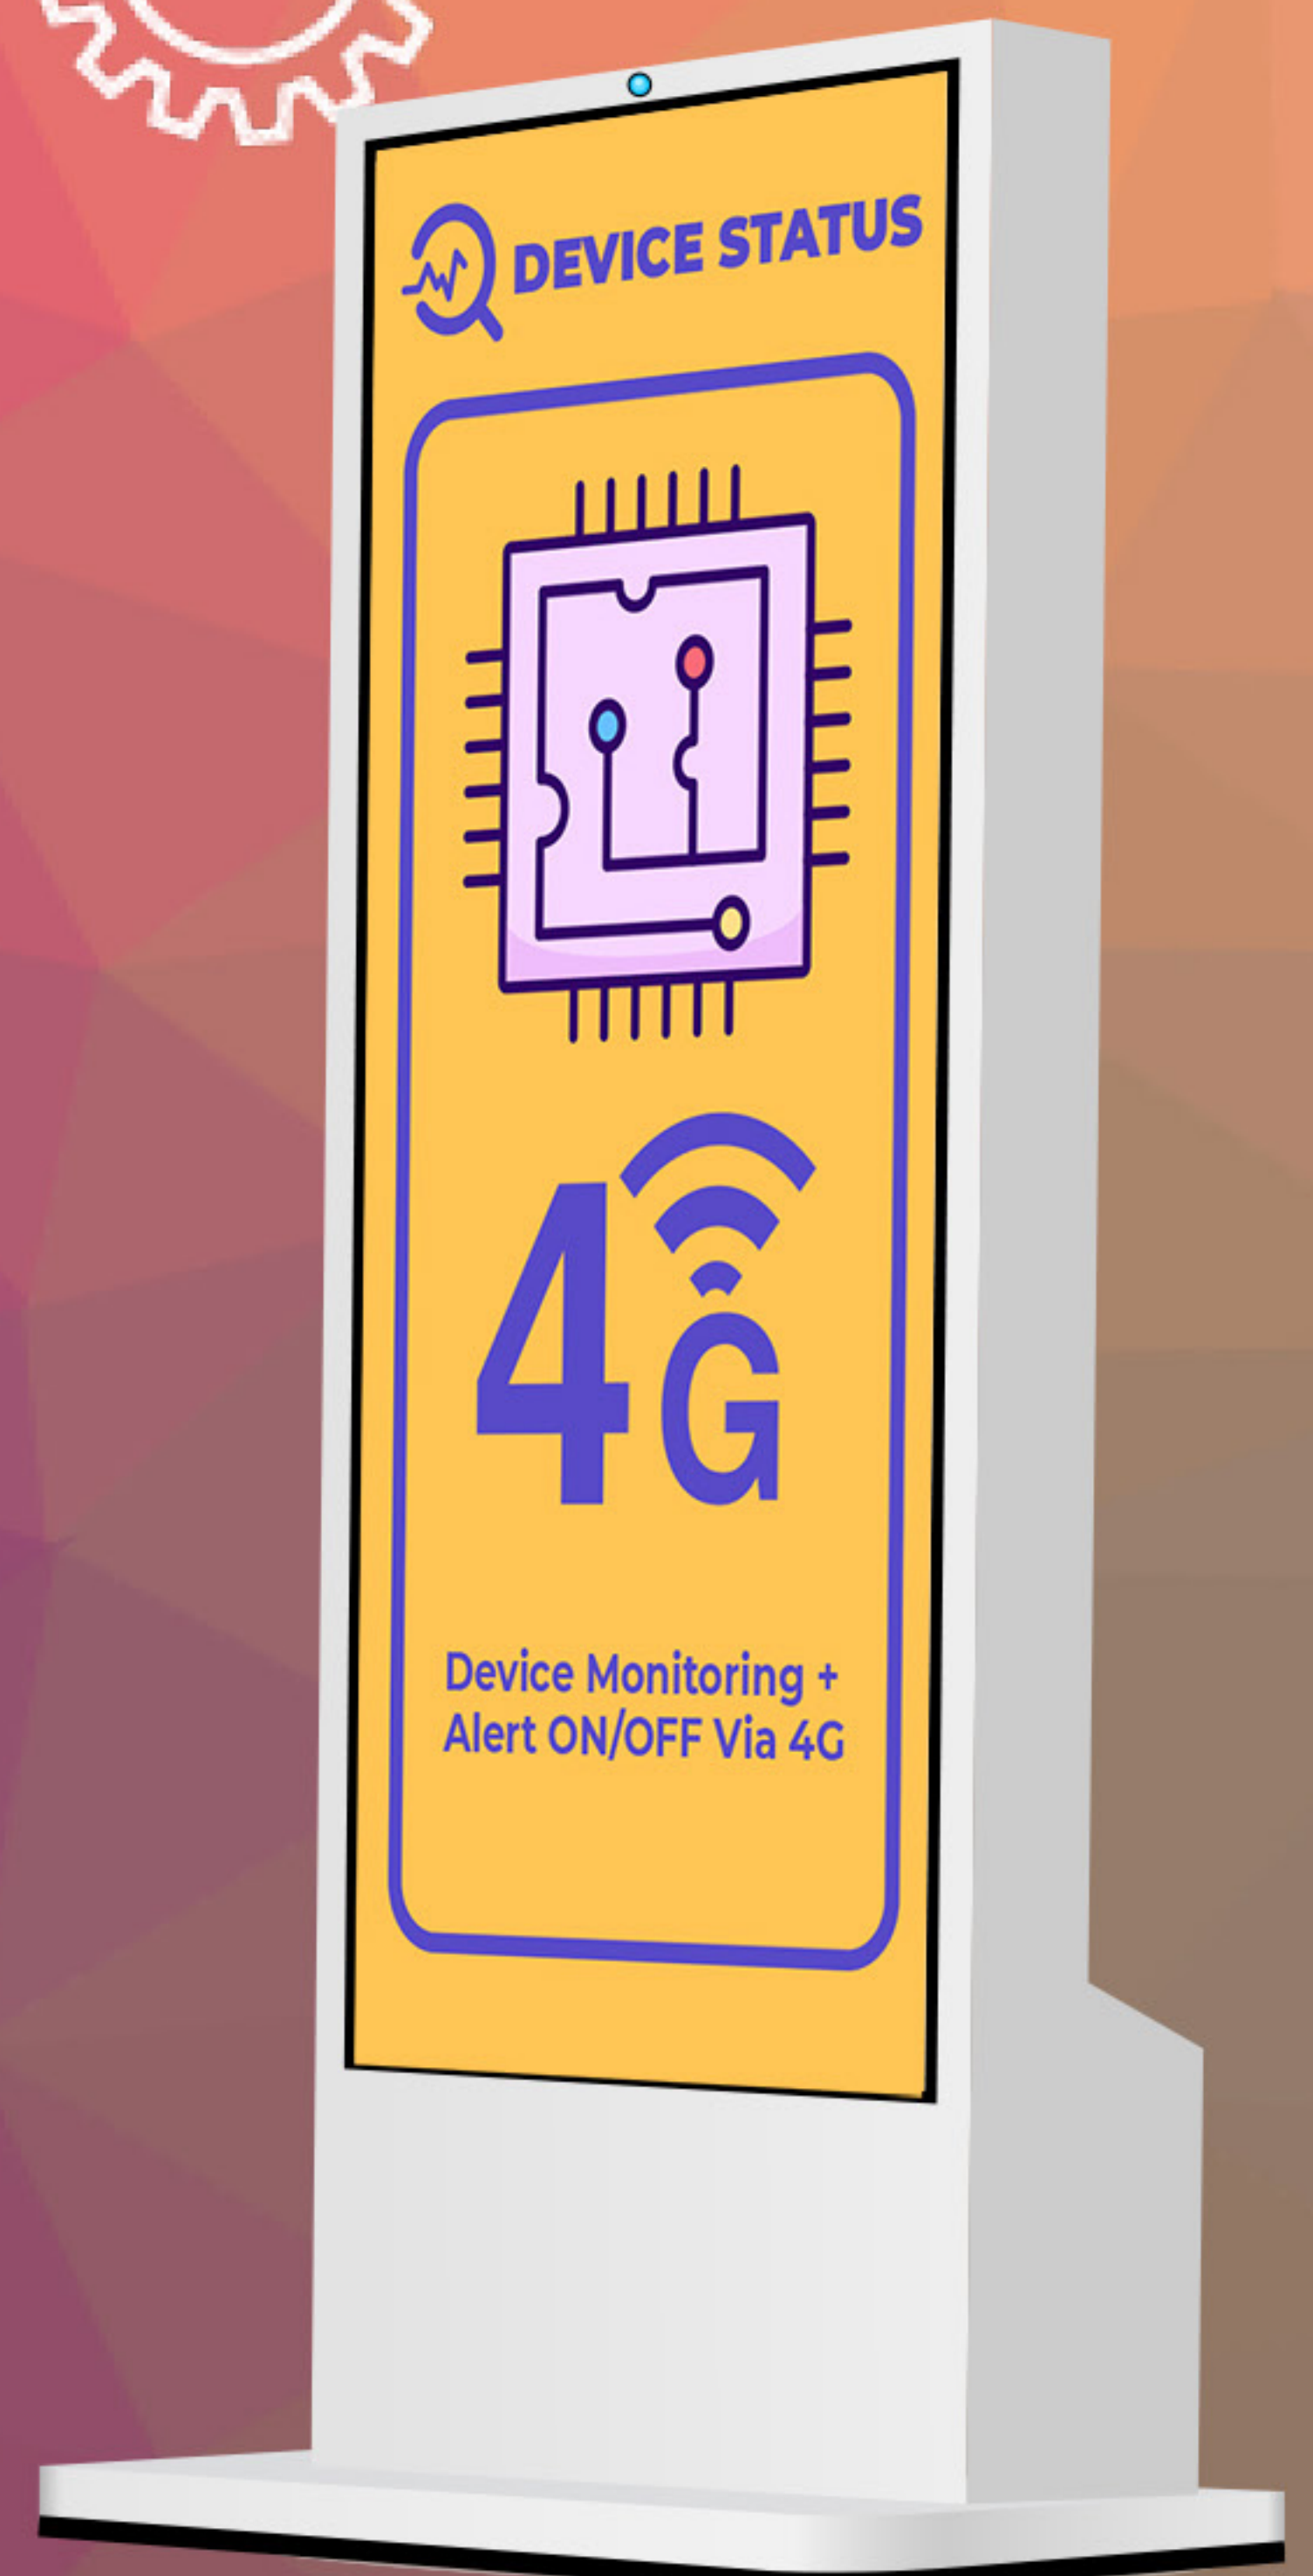

INTELLIGENT SIGNAGE EVOLUTION

YOUR CURRENT DISPLAY

- Single Sign
- Manual Content Change
- Content Management System (CMS)
- Maintenance Alert (SMS)
- Remote Connectivity
- Reporting

DISPLAY MATE

BUILDING A DIGITAL SIGNAGE NETWORK

Transforming your signage from *just a board*, into an intelligent, interactive source of REVENUE and a powerful DATA COLLECTION tool for your business!

Remotely Control Content

- Schedule Displays
- Display by Location

Open multiple opportunities to advertisers!

Content Scheduling Assistant

- Activate different content on multiple displays at the same time.
- Adapt content to peak traffic periods by surroundings or demographic.